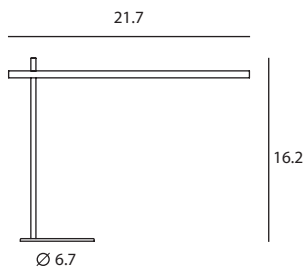

**Ticktock Table**  
 SLD-393DP6  
 LED 6 x 1W (3000K, CRI>80, 540lm)  
 Push on/off switch

Materials : aluminum, steel  
 Color : matt black w/ red cord

Measurement : inches  
 TICKTOCK / 2